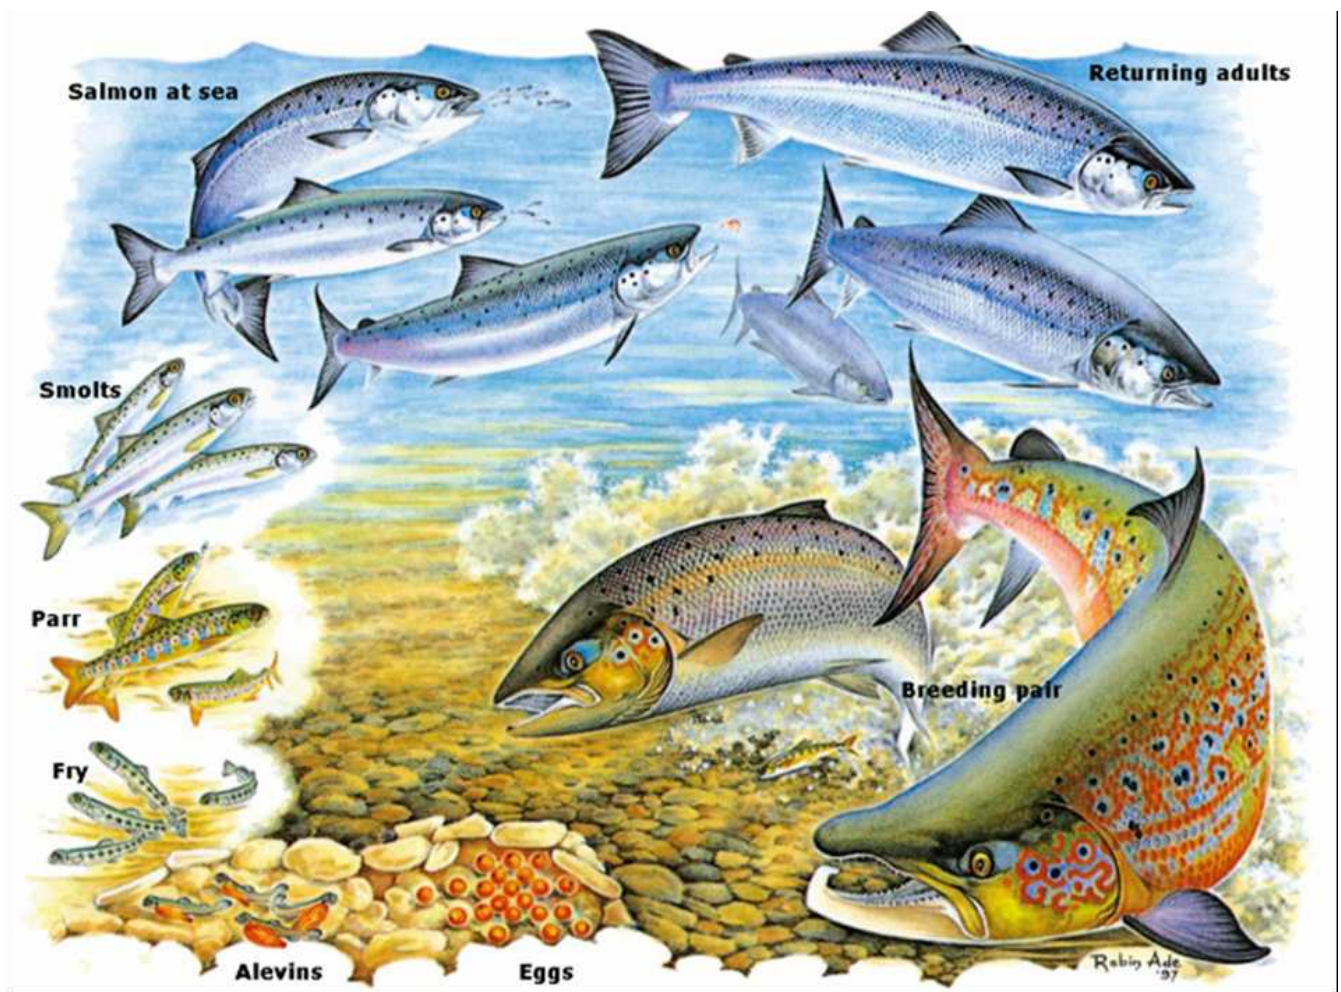

## UNIT 3 - Ecology of the Miramichi Watershed...READY???

- Appreciation of the River
- Atlantic Salmon
- Miramichi Watershed
- Characteristics of a River
- Species in and around the Miramichi Watershed
- Recreation of Fly Fishing for Atlantic Salmon
  - > Fly Tying
  - > Knot Tying and Equipment
  - > Casting Techniques
  - > Regulations, Etiquette and Conservation

**Any Day on the Miramichi River is a Day Well Spent!**

**- William Bacso**

# THE PREDATOR GAME

Atlantic salmon and trout are pursued by a wide variety of predators during their lives. Below are shown a wide variety of these predators.

For each predator, can you determine what life stage the salmon or trout might be prey?

Seal

Cormorant

Lamprey

Angler

Great Blue Heron

Loon

Otter

Kingfisher