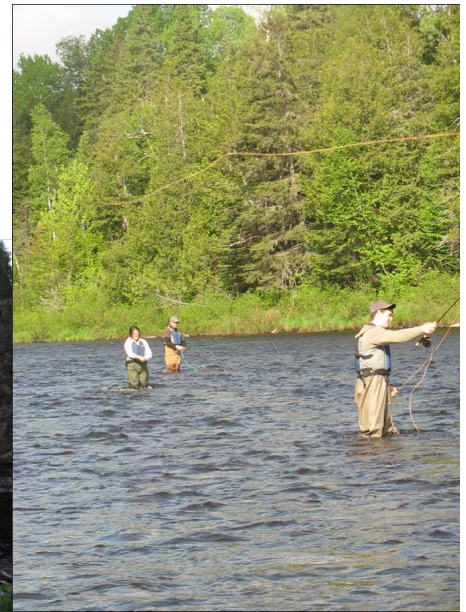

## UNIT 3 - Ecology of the Miramichi Watershed...READY???

- Appreciation of the River
- Atlantic Salmon
- Miramichi Watershed
- Characteristics of a River
- Species in and around the Miramichi Watershed
- Recreation of Fly Fishing for Atlantic Salmon
  - > Fly Tying
  - > Knot Tying and Equipment
  - > Casting Techniques
  - > Regulations, Etiquette and Conservation

**Any Day on the Miramichi River is a Day Well Spent!**

**- William Bacso**

# THE PREDATOR GAME

Atlantic salmon and trout are pursued by a wide variety of predators during their lives. Below are shown a wide variety of these predators.

For each predator, can you determine what life stage the salmon or trout might be prey?