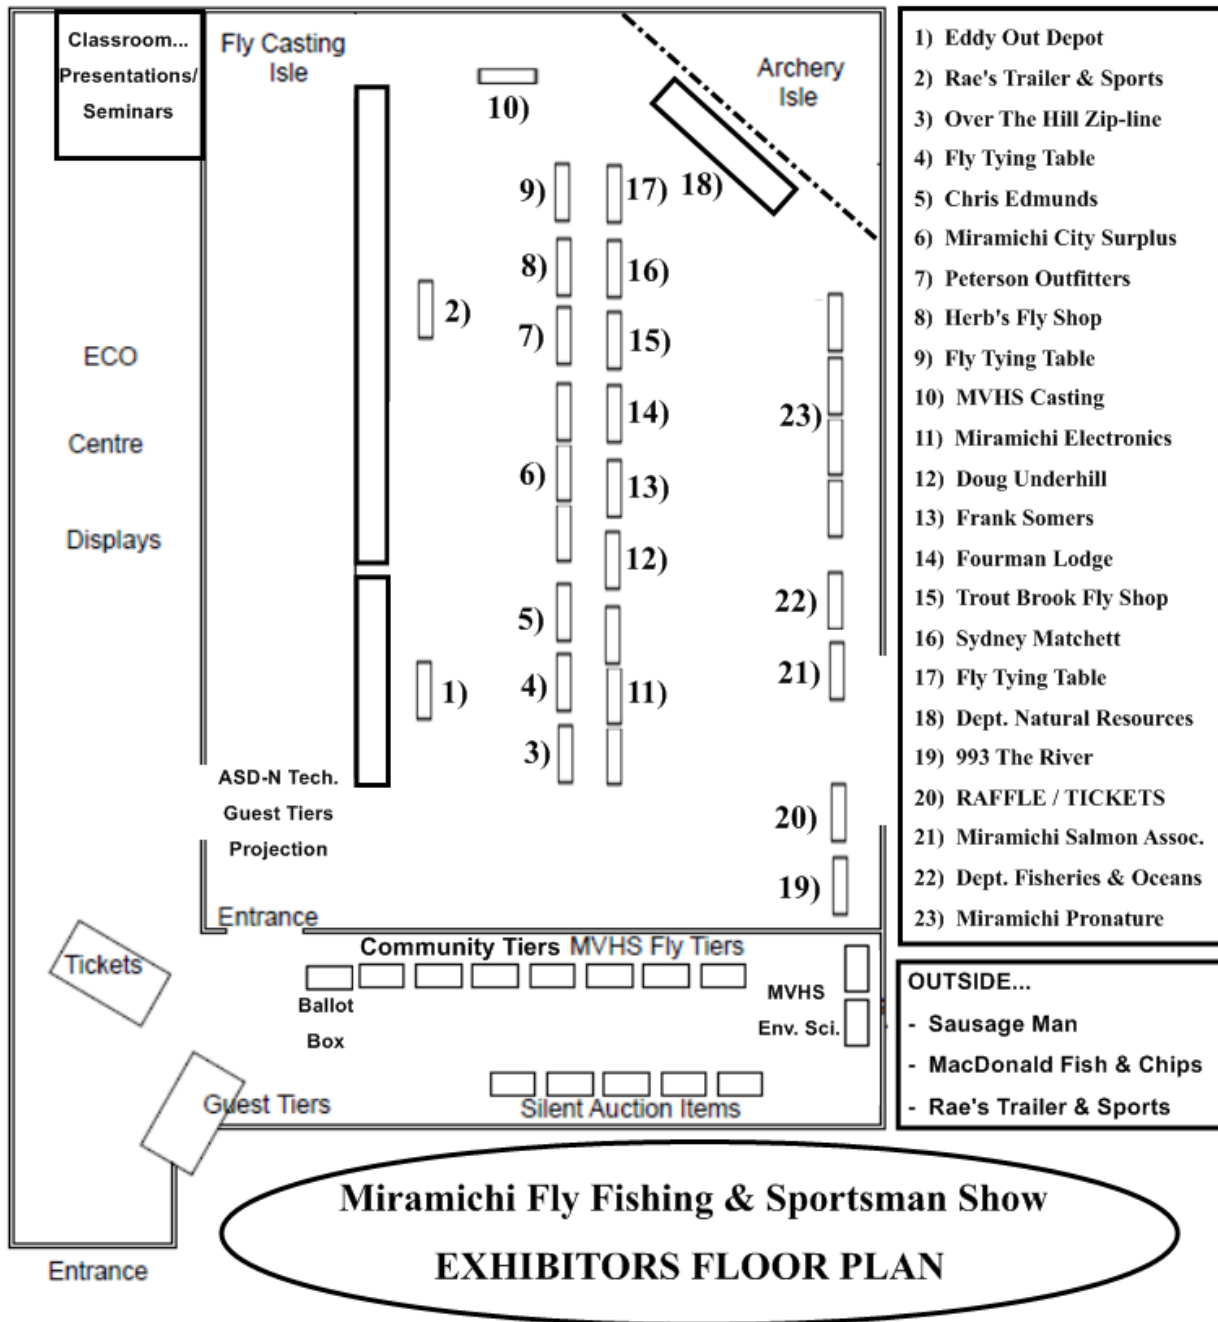

# Miramichi Fly Fishing & Sportsman Show 2013 – Exhibitors & Schedule

Time	Fly Tiers Table (Front Lobby)	Casting (Main Floor)	Archery (Main Floor)	Presentations (Eco-Centre)
10:00 – 11:00	Marc Madore Michael Waugh Rodney Colford	OPEN TO PUBLIC	OPEN TO PUBLIC	
11:00 – 12:00		Bonnie Wright Betty Ward	OPEN TO PUBLIC	
12:00 – 1:00	Chris Edmund Sydney Matchett Bradley Russell	OPEN TO PUBLIC	George Muir	
1:00 – 2:00		Rodney Colford	OPEN TO PUBLIC	(Start at 1:30 pm) <b>Canoe/Kayak NB PRESENTS</b> 'Ancient Native Portage Trails Project'
2:00 – 3:00	Betty Ward Bonnie Wright Twila Walls	OPEN TO PUBLIC	OPEN TO PUBLIC	
3:00 – 4:00		Keith Donaher	OPEN TO PUBLIC	

Friday, May 24 <sup>th</sup>	Saturday, May 25 <sup>th</sup>
<b>Fly Fishing Workshops</b>	<b>Sportsman Displays and Demonstrations</b>
12:00 pm – 3:00 pm ASD-N Students	10:00 am – 5:00 pm Public
3:00 pm – 7:00 pm Public	

**ADMISSION: \$5.00 per day (All profits go to support youth fly fishing programs)**

- All silent auction items will be pulled at 3:00 pm.
- You will have 48 hours to retain your prize or it will go to the next highest bid.
- Raffles, draws and silent auction will be announced at 4:30.