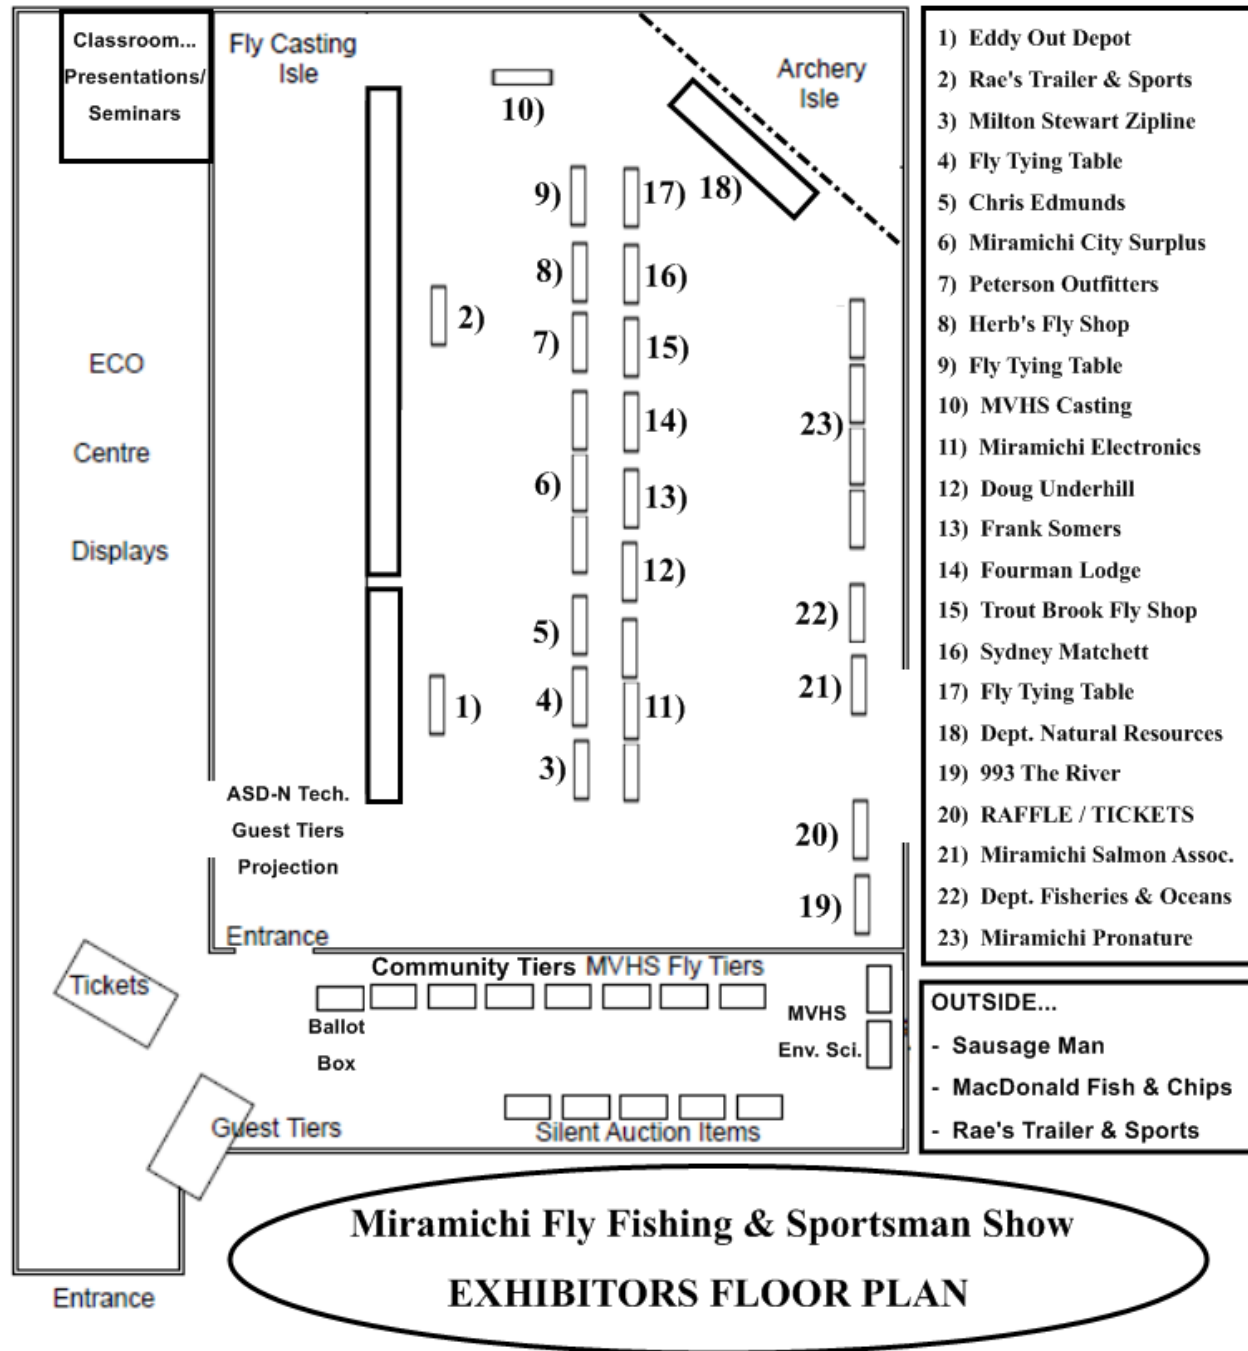

Miramichi Fly Fishing & Sportsman Show 2013 – Exhibitors & Schedule

Time	Fly Tiers Table (Front Lobby)	Casting (Main Floor)	Archery (Main Floor)	Presentations (Eco-Centre)
10:00 – 11:00	Marc Madore Michael Waugh Rodney Colford	OPEN TO PUBLIC	OPEN TO PUBLIC	
11:00 – 12:00		Bonnie Wright Betty Ward	OPEN TO PUBLIC	
12:00 – 1:00	Chris Edmund Sydney Matchett Bradley Russell	OPEN TO PUBLIC	George Muir	
1:00 – 2:00		Rodney Colford	OPEN TO PUBLIC	(Start at 1:30 pm) Canoe/Kayak NB PRESENTS 'Ancient Native Portage Trails Project'
2:00 – 3:00	Betty Ward Bonnie Wright Twila Walls	OPEN TO PUBLIC	OPEN TO PUBLIC	
3:00 – 4:00		Keith Donaher	OPEN TO PUBLIC	

- All silent auction items will be pulled at 3:00 pm.
- You will have 48 hours to retain your prize or it will go to the next highest bid.
- Raffles, draws and silent auction will be announced at 4:30.