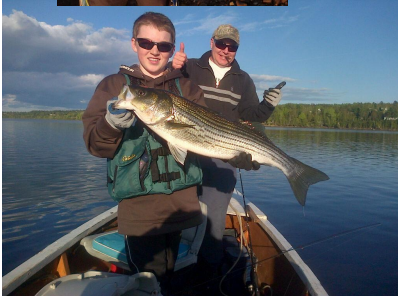

PREDATOR...Striped Bass!!!