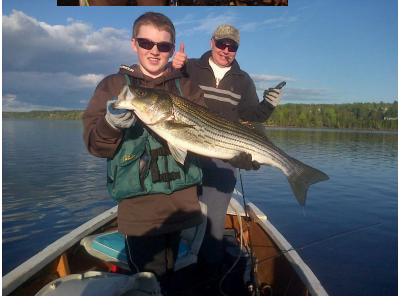

THE PREDATOR GAME

Atlantic salmon and trout are pursued by a wide variety of predators during their lives. Below are shown a wide variety of these predators.

For each predator, can you determine what life stage the salmon or trout might be prey?

parr
fry

Merganser

Illustrations by J. O. Pennanen
© Atlantic Salmon Federation

PREDATOR...Sea Lamprey!

PREDATOR...Striped Bass!!!

Freshwater Fishes of Atlantic Canada

Maritime College of Forest Technology
2007