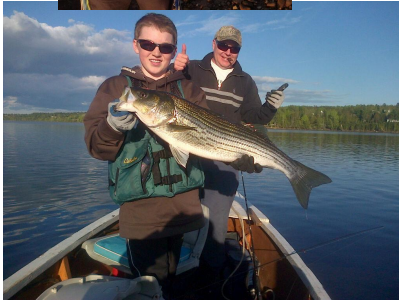

PREDATOR...Striped Bass!!!