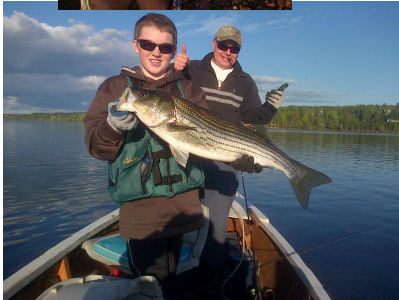

# THE PREDATOR GAME

Atlantic salmon and trout are pursued by a wide variety of predators during their lives. Below are shown a wide variety of these predators.

For each predator, can you determine what life stage the salmon or trout might be prey?

Seal  
adult, grilse, smolt

Cormorant  
smolt, parr

Lamprey  
adult, grilse

Angler  
adult  
grilse  
parr

Great Blue Heron

fry, parr

fry, parr, smolt

Loon

Otter

grilse

Kingfisher

parr, smolt

Merganser

fry, parr, smolt

Illustrations by J. O. Pennanen  
© Atlantic Salmon Federation

**PREDATOR...Striped Bass!!!**